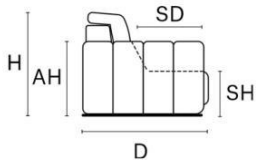

REV. 011 DEL 07/03/2025 | Pag. 1 of 2

D 110 MD 157 H 85 AH 56 SH 44 SD 57 MSD 94 MH 101

MAXI SEAT (VERSION OF THE GROUP HAVE THE SAME SEAT WIDTH)

W 234
V106+V108 3 SEATER MAXI RCL
ELECTRIC HEAD-FOOT

W 117
V106 LHF ARMCHAIR MAXI
RECLINER HEAD AND FOOT
V121 LHF ARMCHAIR MAXI ONLY
ELECTRIC HEADREST